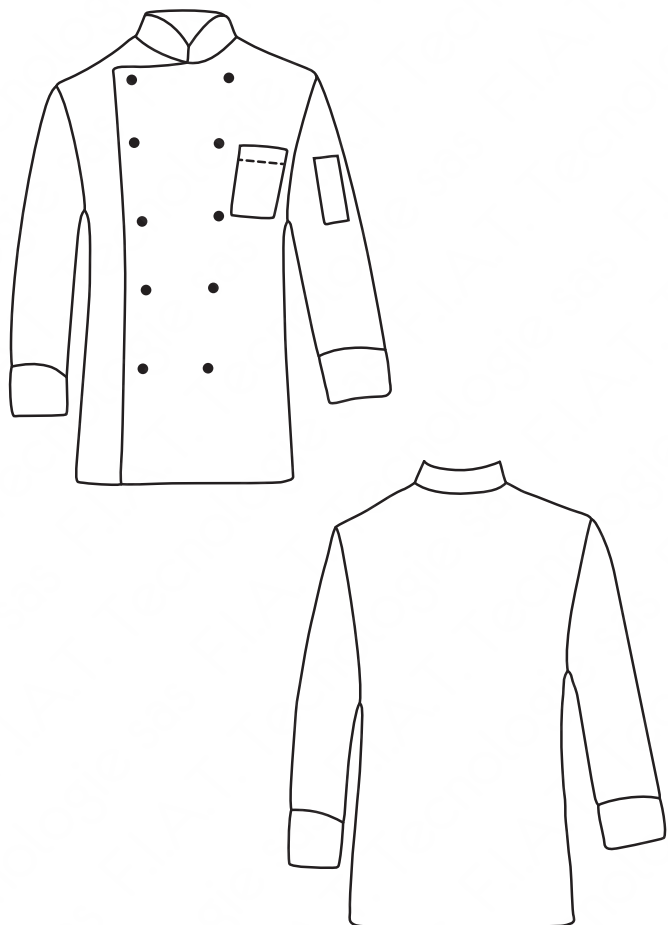

057199
**GIACCA
EUROITALY**
100% cotton
190 gr/m²
S • M • L • XL • XXL
BIANCO + EUROITALY

GIACCA CUOCO PROFILATA
COLOURS

059000
**GIACCA CUOCO
PRESTIGE**
100% cotton
210 gr/m²
S • M • L • XL • XXL
BIANCO + TRICOLORE