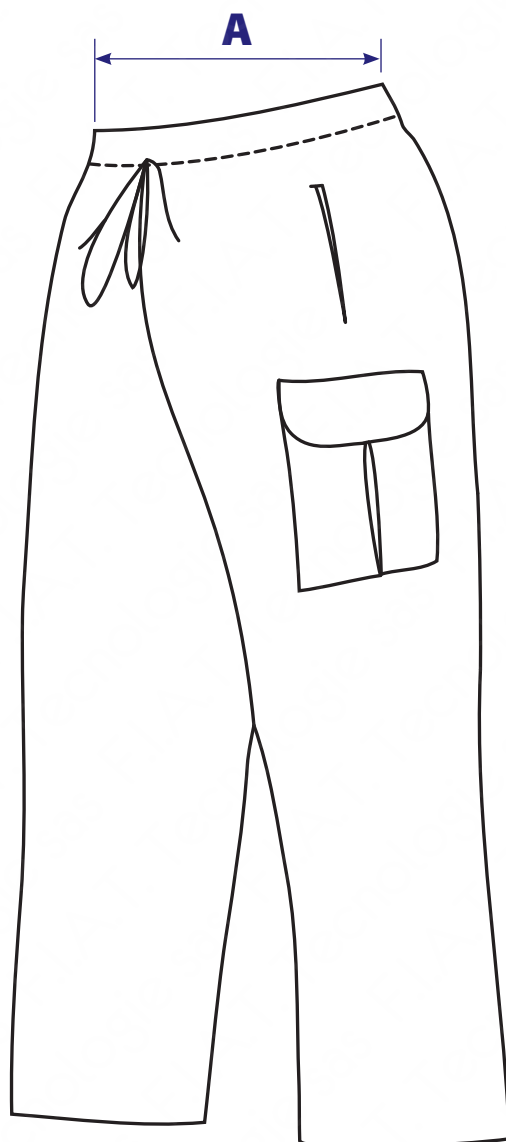

**MISURA DEL CAPO
CLOTH MEASUREMENT**

A 3XL = cm 130

A 4XL = cm 140

A 5XL = cm 150

		3XL	4XL	5XL
	PANTACHEF PIED DE POULE 100% cotton 240 gr/m² PIED DE POULE	044500A	044500B	044500C
	PANTACHEF NERO 65% polyester 35% cotton 195 gr/m² NERO	044001A	044001B	044001C
	PANTACHEF LONDRA 01 65% polyester 35% cotton 195 gr/m² LONDRA 01	044100A	044100B	044100C