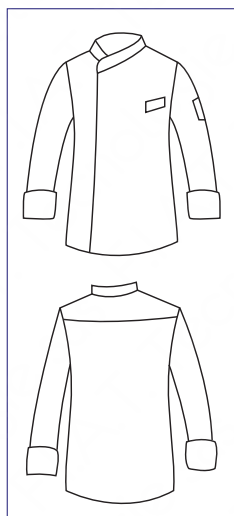

059321
GIACCA BILBAO
100% cotton
210 gr/m²
S • M • L • XL • XXL
BIANCO + NERO