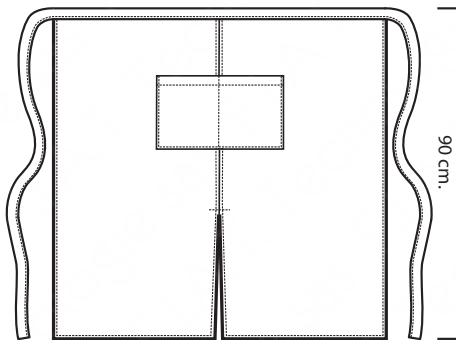

114290
VERSAILLES
CON SPACCO
100% cotton
210 gr/m²
BIANCO

NEW

NEW

NEW

114601
MIKONOS
65% polyester
35% cotton
195 gr/m²
NERO

90 cm.

114603
MIKONOS
65% polyester
35% cotton
195 gr/m²
BORDEAUX

114677
MIKONOS
100% cotton
220 gr/m²
JEANS