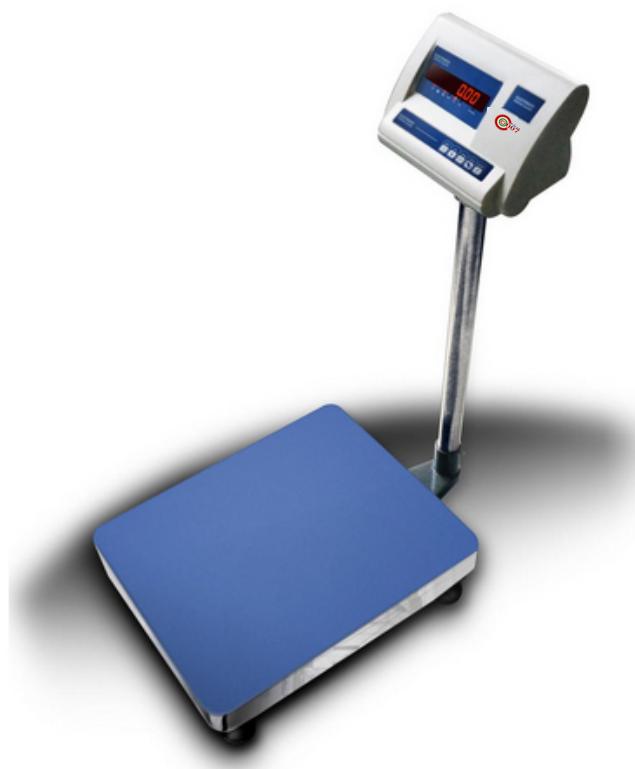

Bilancia a Piattaforma

MODELLO	BX200-E	BX300-E	BX500-E	BX30-E	BX60-E	BX100-E	BX150-E
SPECIFICHE	220kg/10g	330kg/10g	550Kg/50g	33Kg/1g	66Kg/1g	110Kg/1g	150kg/1g
DISPLAY	LCD						
CLASS PRECISION	III						
RESOLUTION			10g			1g	
REPEATABILITY			10g			1g	
LINER			10g			1g	
STAB.TIME	≤3 S						
OP.TEMP	17.5°C~22.5°C						
PAN SIZE	400X500/450X600/600X800mm						
DIMENSION	Fix Up						
POWER	Power line(Rechargeable Battery)						
CALIBRATION	EXTERNAL						
N.WEIGHT	3.0kg						
G.WEIGHT	4.5kg						
PACKING SIZE	850*420*170 (L×W×H) mm